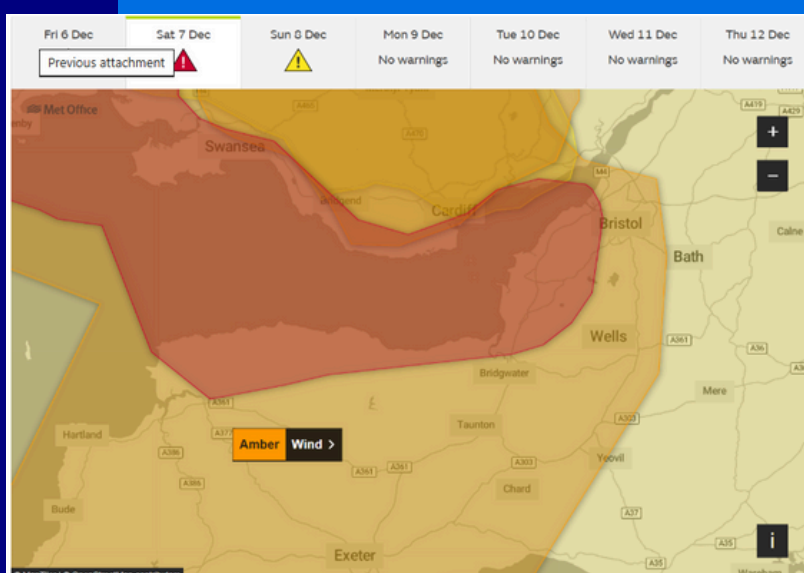

STORM WARNING

There are amber and red warnings out for later this night and tomorrow so please stay careful!

EYFS NATIVITY

A HUGE well done to all of our Reception and Nursery children who performed their Christmas nativity to parents on Thursday afternoon. It was so wonderful to see their enthusiasm and passion for being on stage. They did brilliantly with their lines and remembering the words to all their songs. The costumes were great and it was a privilege to watch!